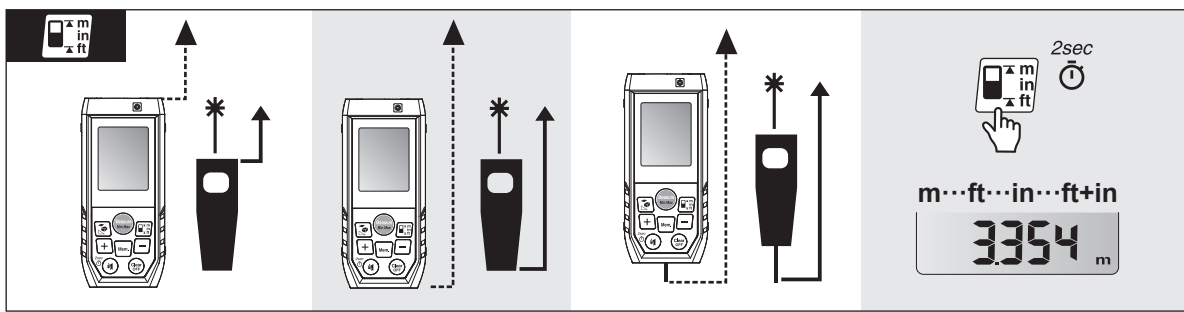

QRG

FLUKE®

405/408/410 Laser Distance Meter

1x

28.3°

10000 m

10000 m

40000 m