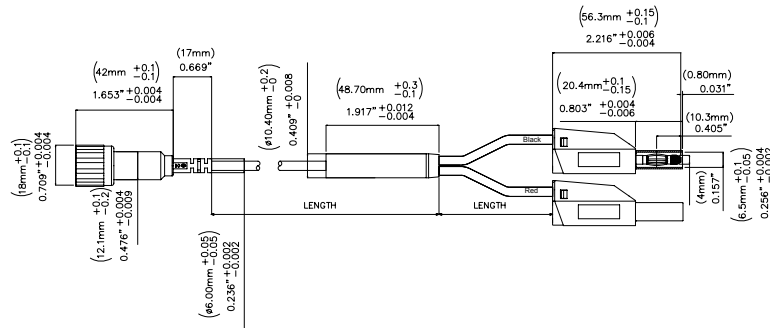

**Models 72927
Insulated BNC (M) / 4mm Plugs**

Features

- Insulated BNC (M) / 4mm Plugs, 50Ω

Materials

Connector:

- Connector body: Nickel plated Brass
- Center Contact: Gold Plated Brass
- Dielectric: White PTFE

Plugs:

- Plug spring: Nickel plated bronze Beryllium copper.
- Plug Body: Nickel plated Brass
- Insulation Tip: Polysulfone
- Plug Insulation: Polypropylene
- Wire: PVC Jacket

Specifications

Max Current	3 A Max
Max Voltage	500 V CAT I 150 V CAT III
Cable	50 Ω

Ordering Information

Model: 72927-C-Length

Available Lengths: 40 inches (-40) or 80 inches (-80)

USA: Sales: 800-490-2361 Technical Support: 800-241-2060 Fax: 888-403-3360

Europe: 31-(0) 40 2675 150 **International:** 425-446-5500

e-mail: technicalsupport@pomonatest.com

Where to Buy: www.pomonaelectronics.com

All dimensions are in inches. Tolerances (except noted): .xx = ±.02" (.51 mm), .xxx = ±.005" (.127 mm). All specifications are to the latest revisions. Specifications are subject to change without notice. Registered trademarks are the property of their respective companies.